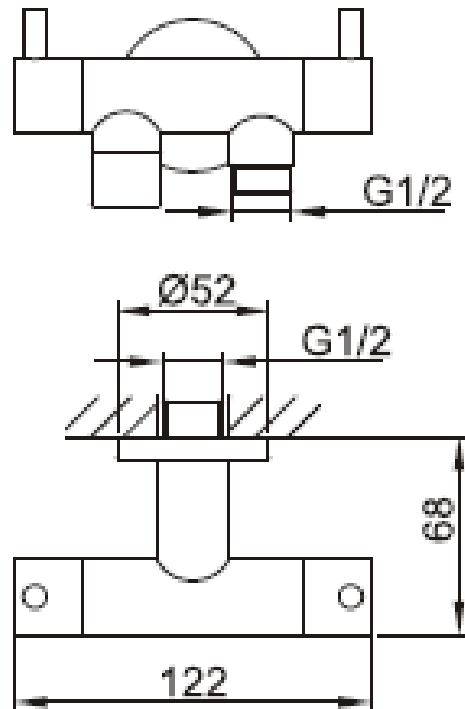

Brand : CAE, China
Name : Double tap lever handles
Item Code : 91.2989C SP
Color / Finish: Chrome Plated
Dimensions : 68mm spout projection

Product info:

- Double wall tap $\frac{1}{2}$ "
- with hose connections $\frac{1}{2}$ "